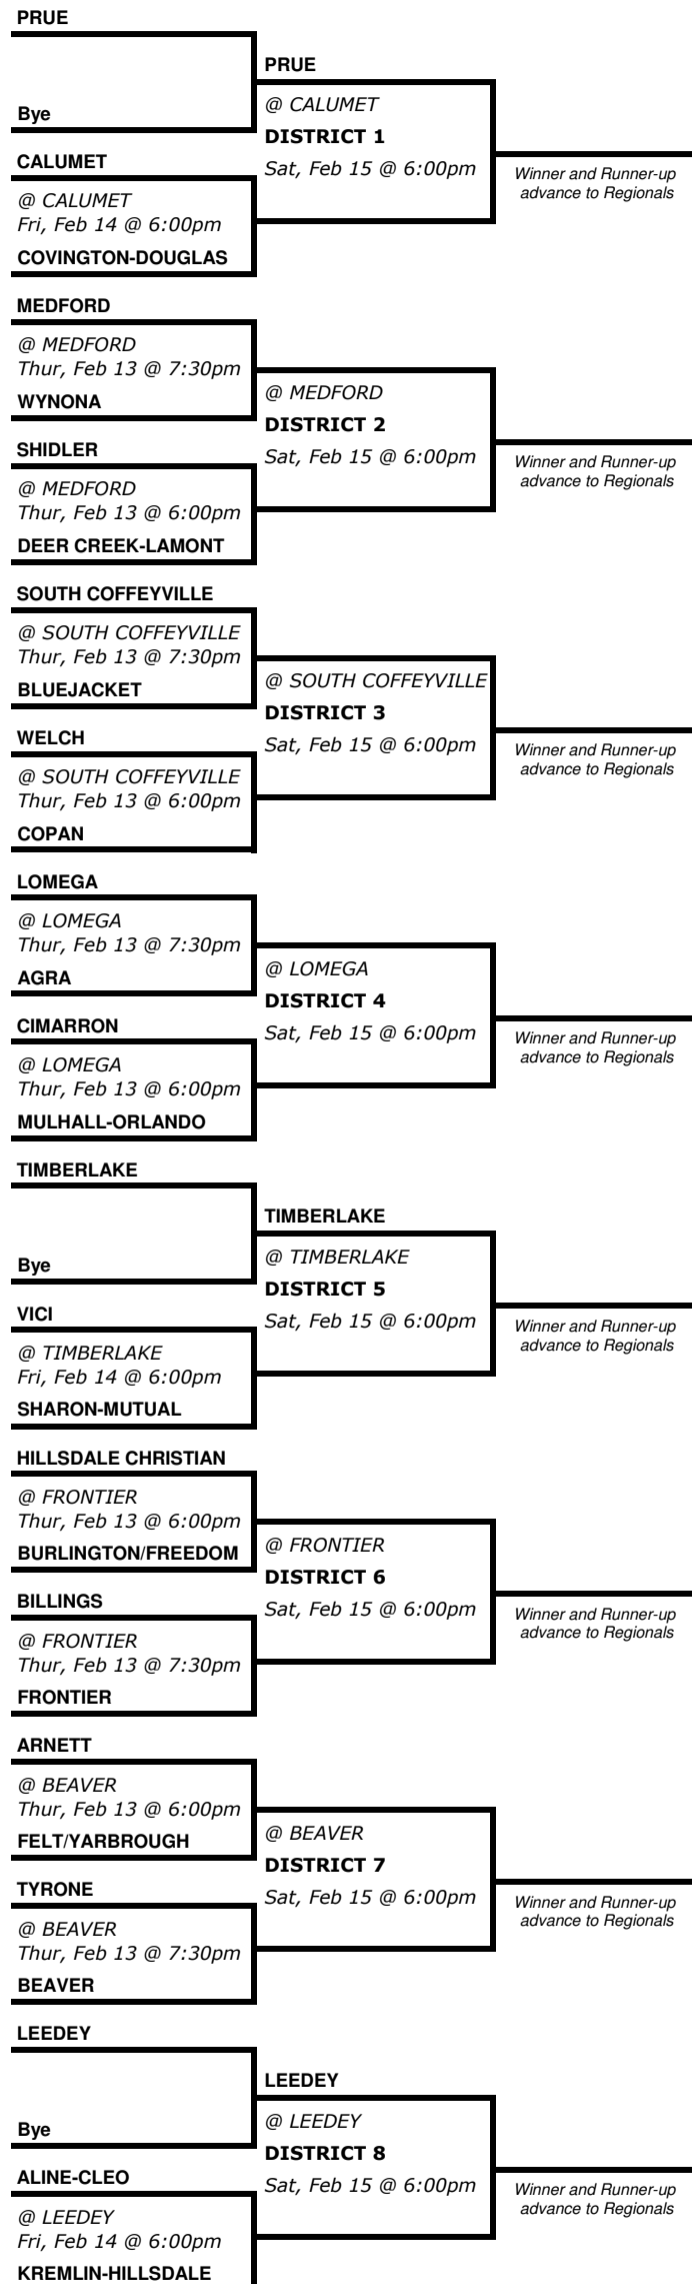

CLASS B GIRLS BASKETBALL CHAMPIONSHIP SERIES 2024-2025

DISTRICTS : FEB 13-15 - REGIONALS : FEB 20-22 - AREA : FEB 27-MAR 1 - STATE : MAR 4-8

DISTRICTS (Feb 13-15)	AREA I	REGIONALS (Feb 20-22)
-----------------------	--------	-----------------------