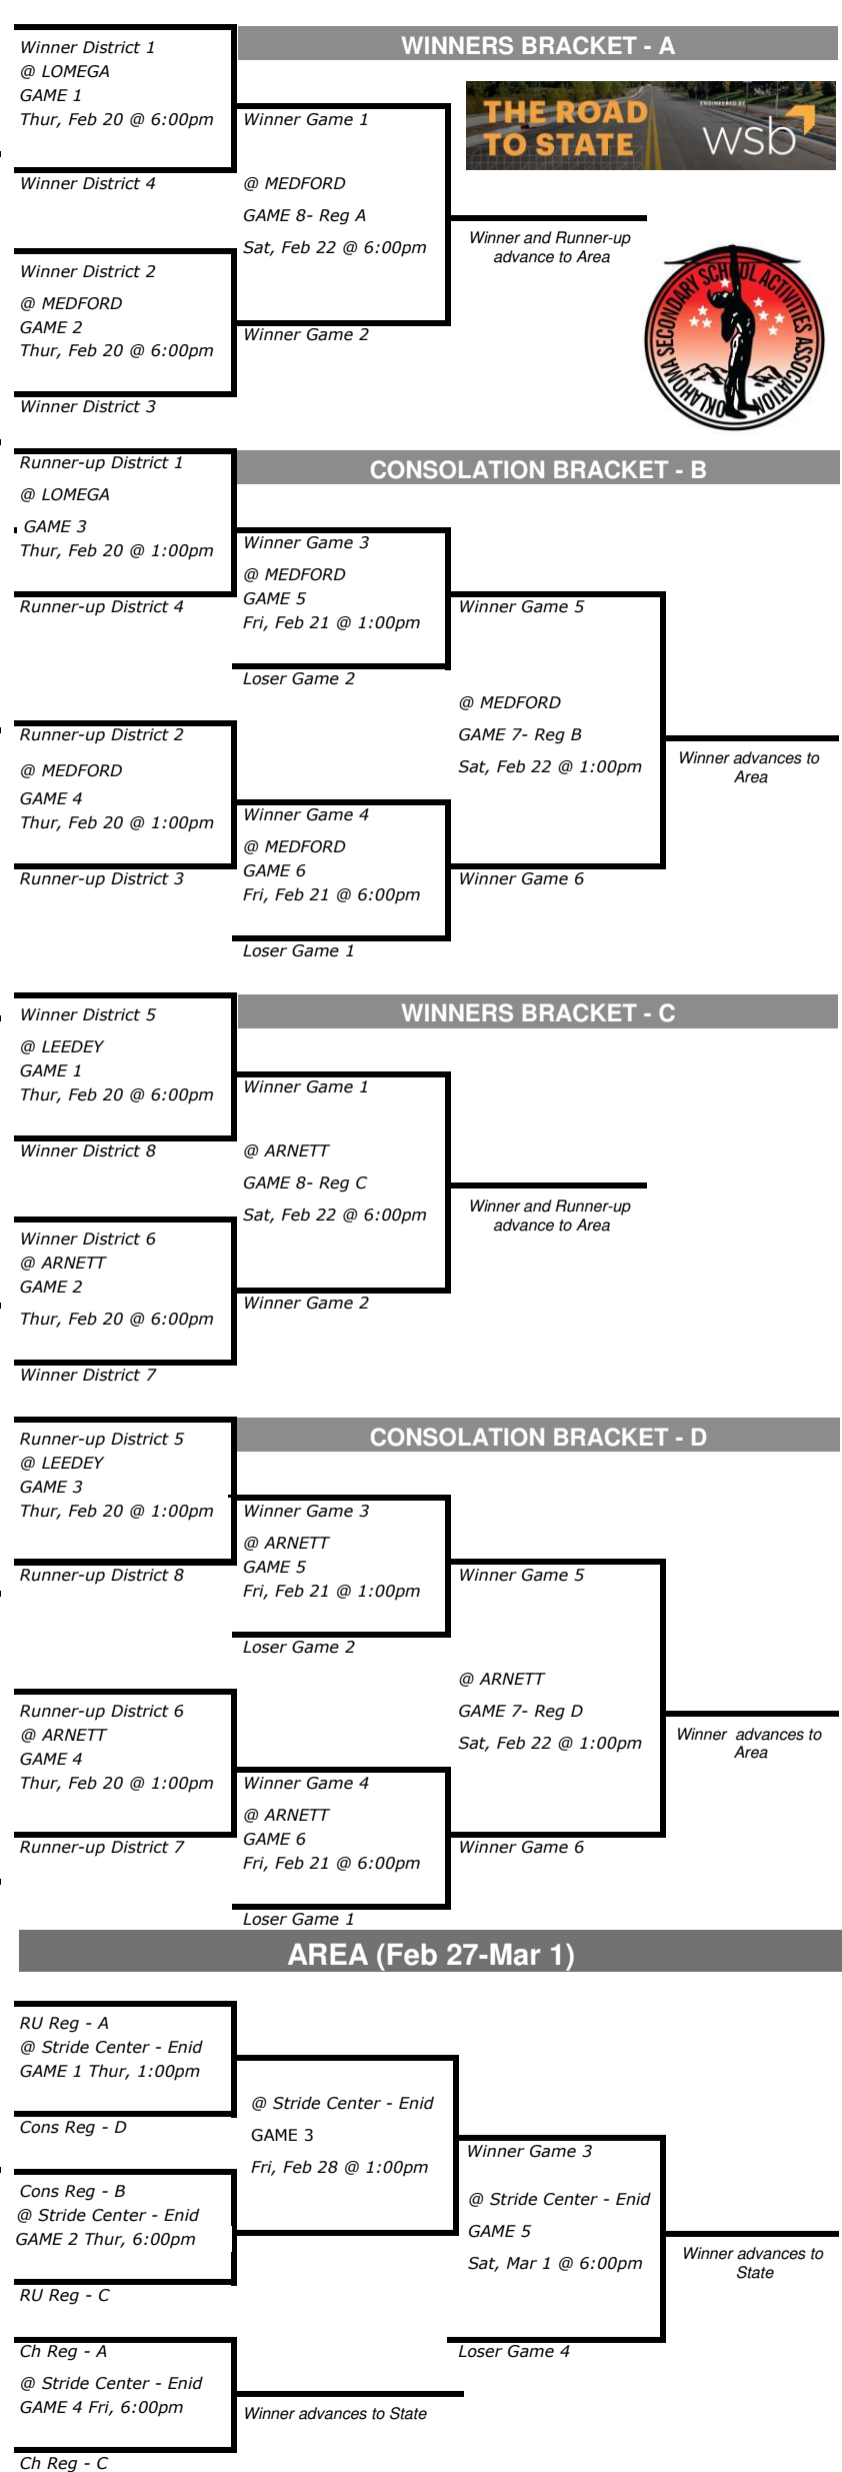

CLASS B GIRLS BASKETBALL CHAMPIONSHIP SERIES 2024-2025

DISTRICTS : FEB 13-15 - REGIONALS : FEB 20-22 - AREA : FEB 27-MAR 1 - STATE : MAR 4-8

DISTRICTS (Feb 13-15)	AREA I	REGIONALS (Feb 20-22)
-----------------------	--------	-----------------------

NOTE : TEAMS ON THE TOP LINES OF THE BRACKETS SHALL WEAR WHITE COLORED SUITS

IF YOU NOTICE A TEAM PLACED INCORRECTLY ON THE BRACKET, PLEASE CONTACT THE OSSAA OFFICE